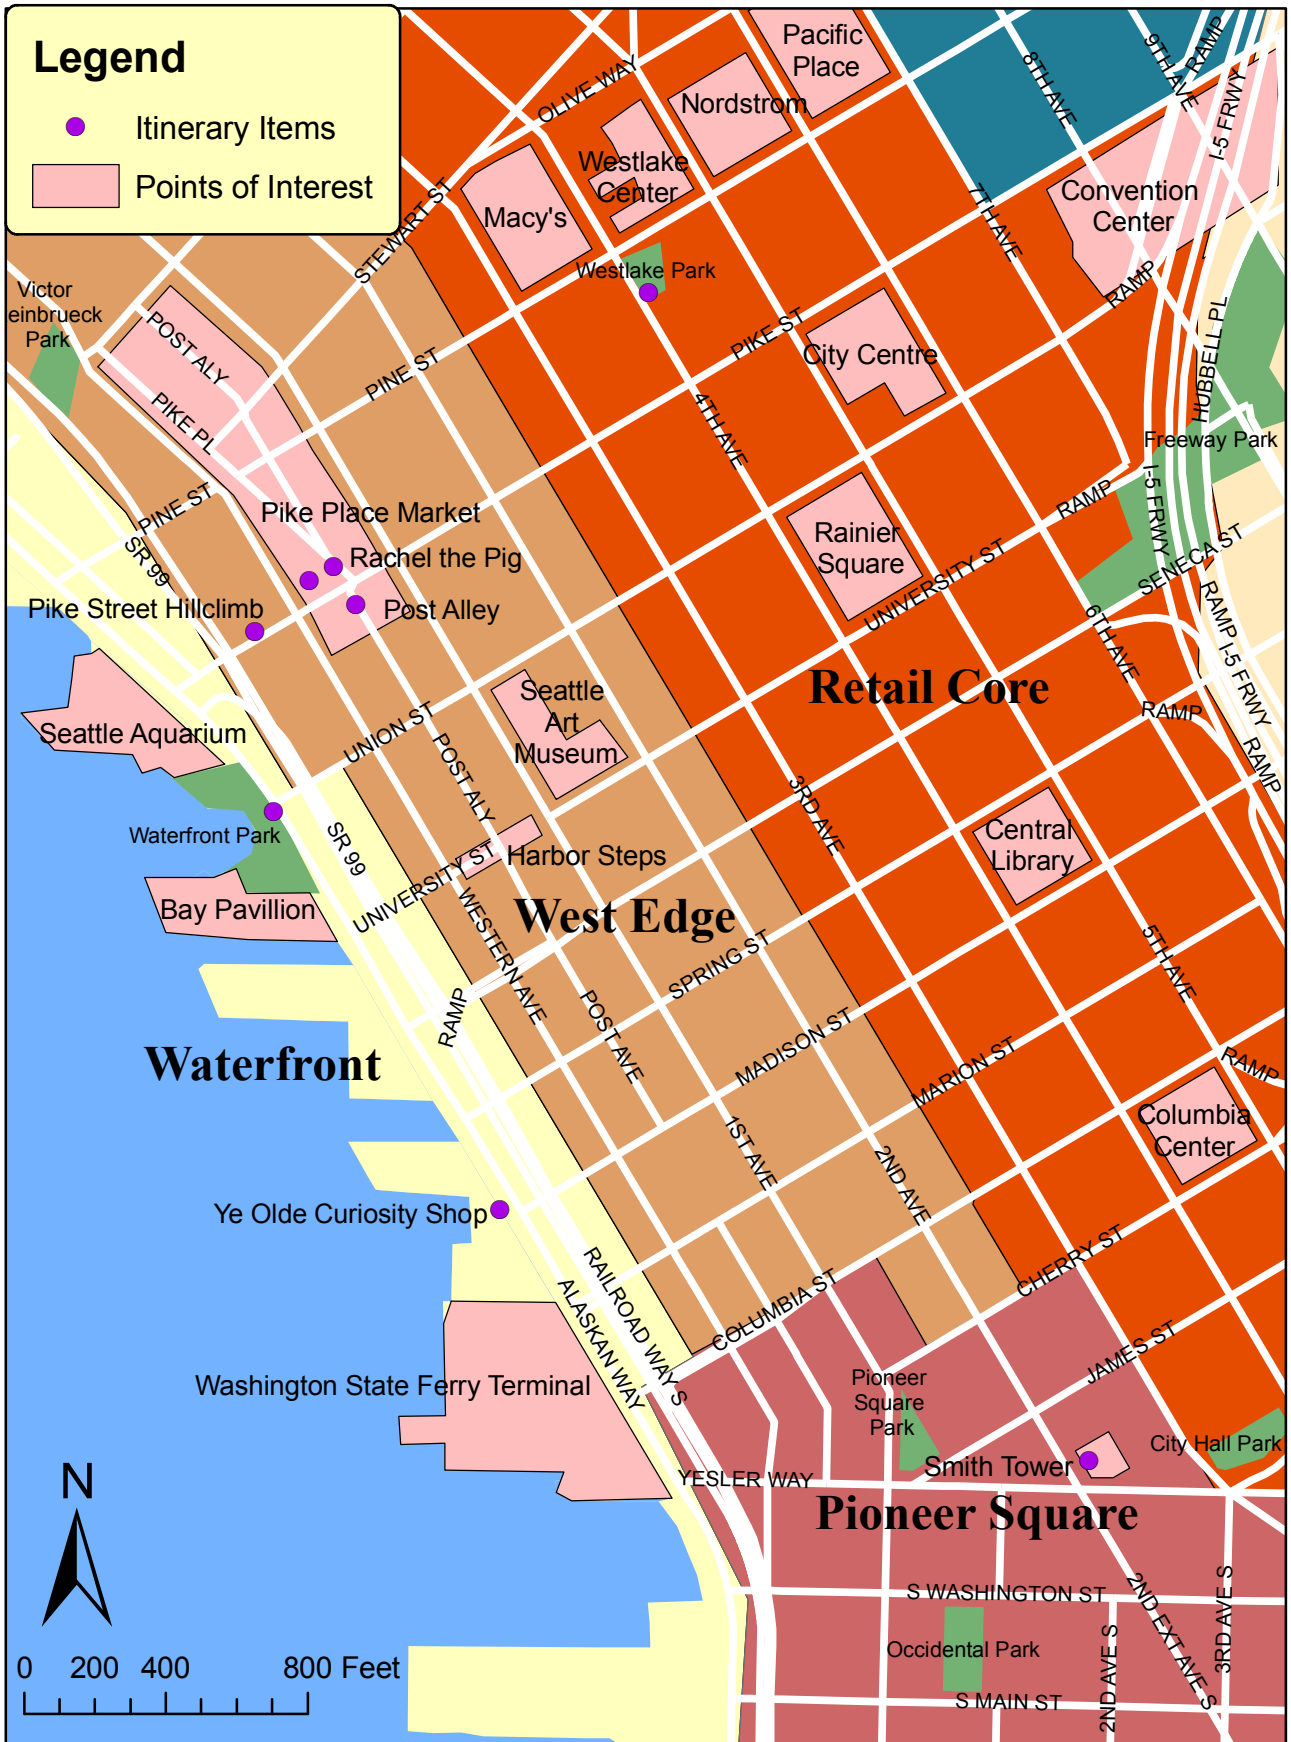

Classic Seattle Itinerary

Looking to add more to your day and map?
 Check out DowntownSeattle.com for more things to do and see in Downtown Seattle!

Last Updated July 28, 2009